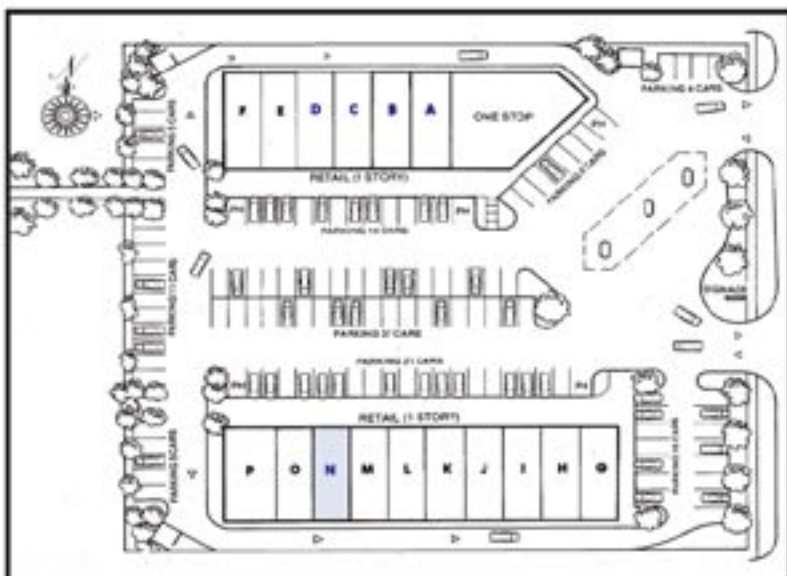

CAMPUS COURT

SHOPPING CENTER

Campus Court is a 17,700 square foot retail development located on Mission Street with an opening directly to the CMU campus. The center is anchored by Next Door Gas Station and Convenience Store.

CURRENT MALL TENANTS

- A PITA PIT
- B COPPER BEECH TOWNEHOME
- C-D PREFERRED SYSTEMS
- E-F U.S. RECRUITERS
- G SIDE DOOR SALON
- H-J B-TAN
- K NPI WIRELESS
- L SUBWAY
- M EDWARD D. JONES
- N VACANT 1,080 SQ. FT.
- O BLUE CROSS BLUE SHIELD
- P MORNINGSTAR BAKERY