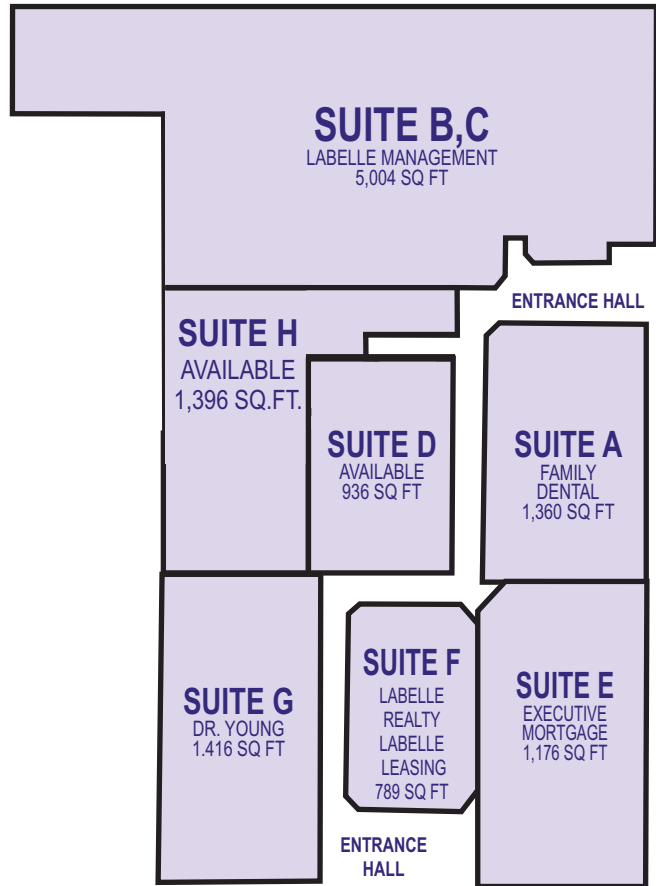

LaBelle 405

Professional Office Complex

The LaBelle 405 Office Building

The LaBelle Management 405 office building is a modern, professional office complex located on easily accessible Mission Street in the center of Mt. Pleasant.

The office provides numerous offices with excellent lighting and natural skylights.

The modern architecture features a centrally located atrium providing an eye appealing contrast not found in most business settings.

LaBelle 405 Floor Plan

The LaBelle office building is a 10,681 square foot high quality professional office building, which received the "Community Improvement Award."

For More Information Contact
Brandon LaBelle
LaBelle Realty-Commerical
405 S. Mission • Mt. Pleasant
(989) 621-3025
(989) 953-4029 fax
brandon@labellerealty.net
www.labellerealty.net