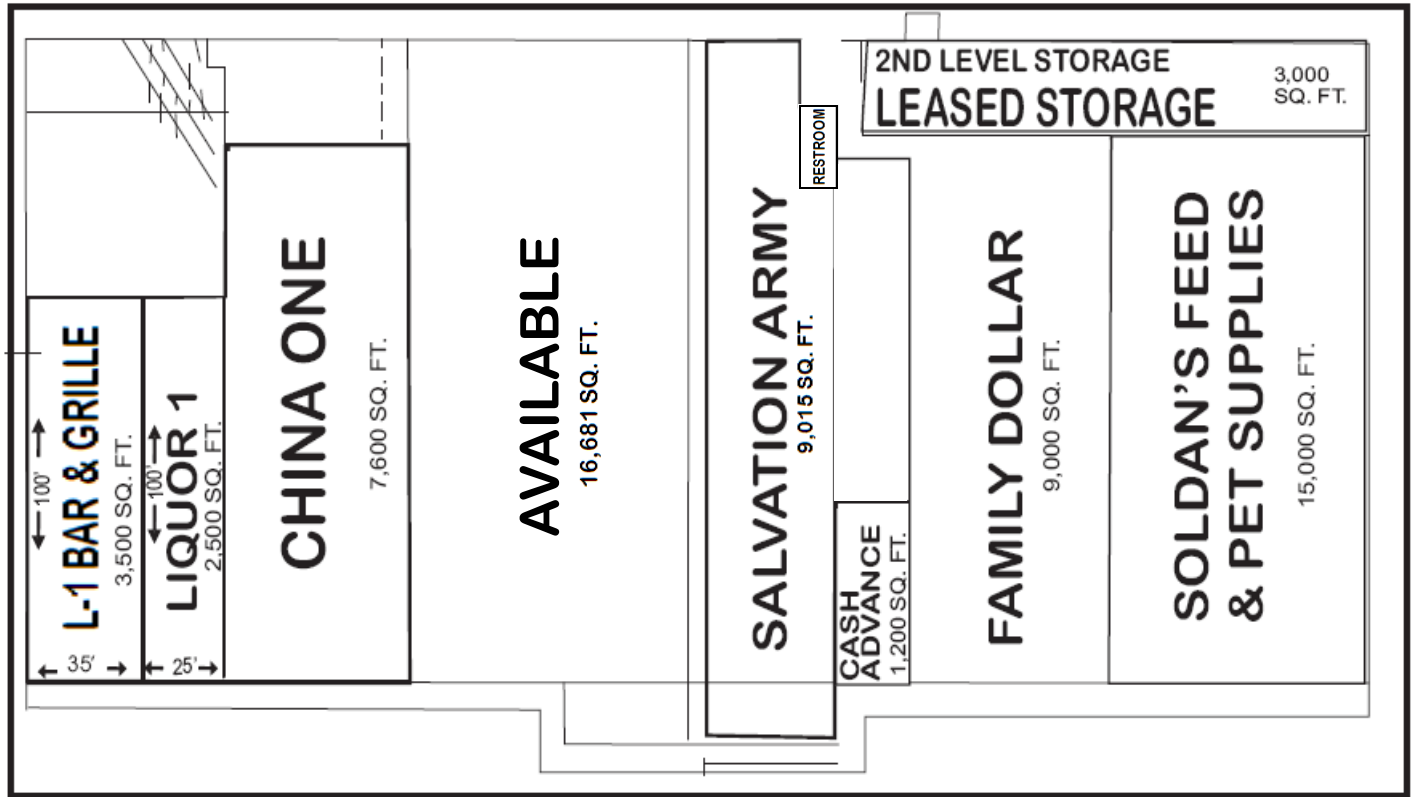

CENTRAL SQUARE Retail Mall

1705 - 1721 S. Mission St.

Central Square is a 65,000 square foot shopping center, located on high traffic Mission Street, across from Central Michigan University. Area shopping centers include Target, ABC Warehouse, Sam's Club, Menards, Kohls, and Super Walmart.