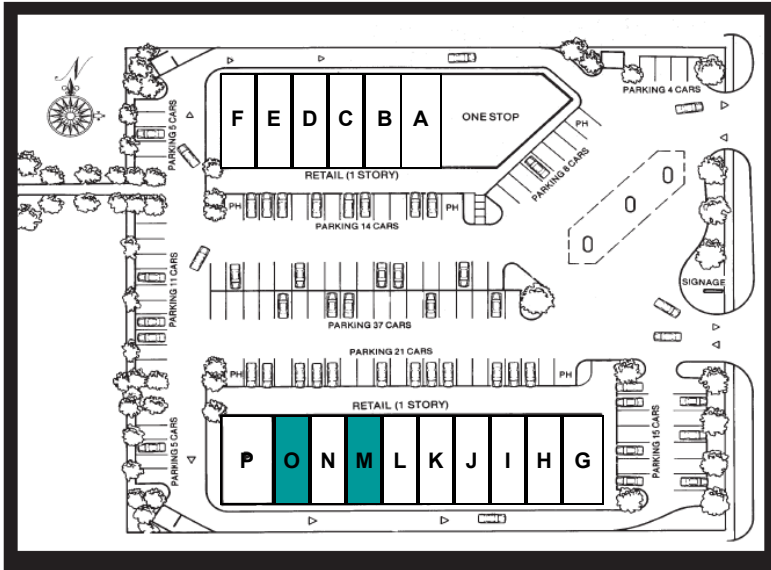

CAMPUS COURT Shopping Center

Current Mall Tenants

1600 & 1620 S. Mission St.

Campus Court is a 17,700 square foot retail development located at 1620 S. Mission Street. With the center being anchored by Next Door Store and an opening to the CMU campus, this is a convenient location for any concept!

- A: PITA PIT
- B: INSOMNIA COOKIES
- C: BACK COUNTRY BOARDS
- D-F: U.S. RECRUITERS
- G: SIDE DOOR SALON
- H-J: B-TAN
- K: SHINS KOREAN RESTAURANT
- L: SUBWAY
- **M: AVAILABLE 1,080 SQ FT. (54x20)**
- N: FIT 4 U
- **O: AVAILABLE 1,080 Sq. Ft. (54x20)**
- P: LEZEEZ INDIAN CUISINE