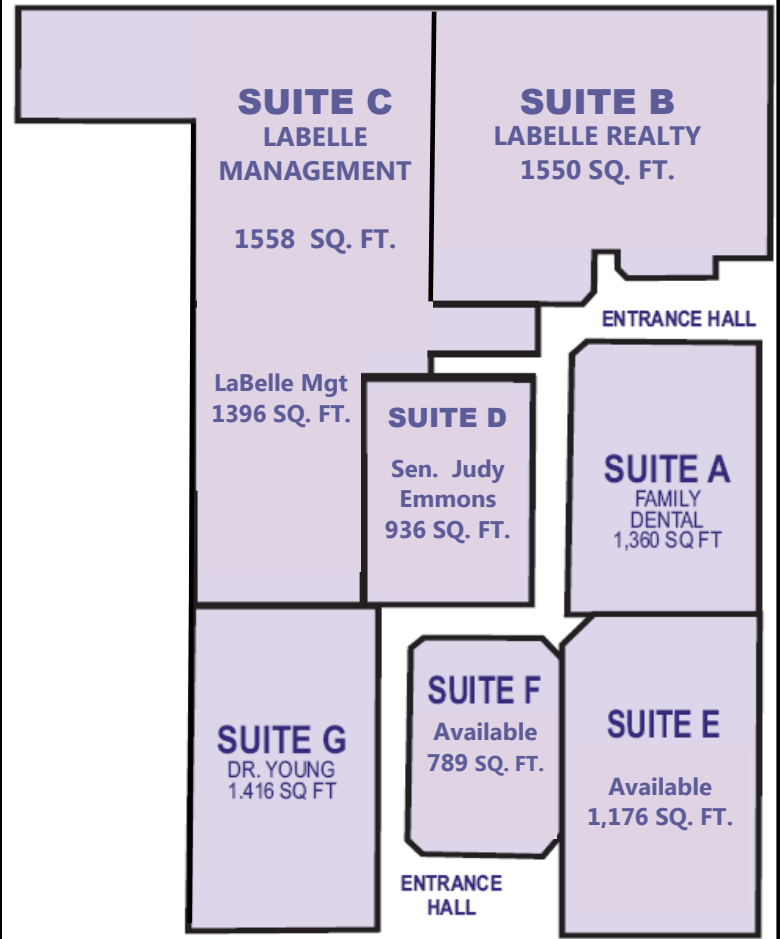

# LABELLE 405

## Professional Office Complex

**The LaBelle 405 Office Building**

The LaBelle Management 405 office building is a modern, professional office complex located on easily accessible Mission Street in the center of Mt. Pleasant.

### LaBelle 405 Floor Plan

**The LaBelle office building is a 10,681 square foot high quality professional office building, which received the "Community Improvement Award"**

For More Information Contact  
Brandon LaBelle  
LaBelle Realty-Commercial  
405 S. Mission • Mt. Pleasant  
(989) 621-3025  
(989) 953-4029 fax  
brandon@labellerealty.net